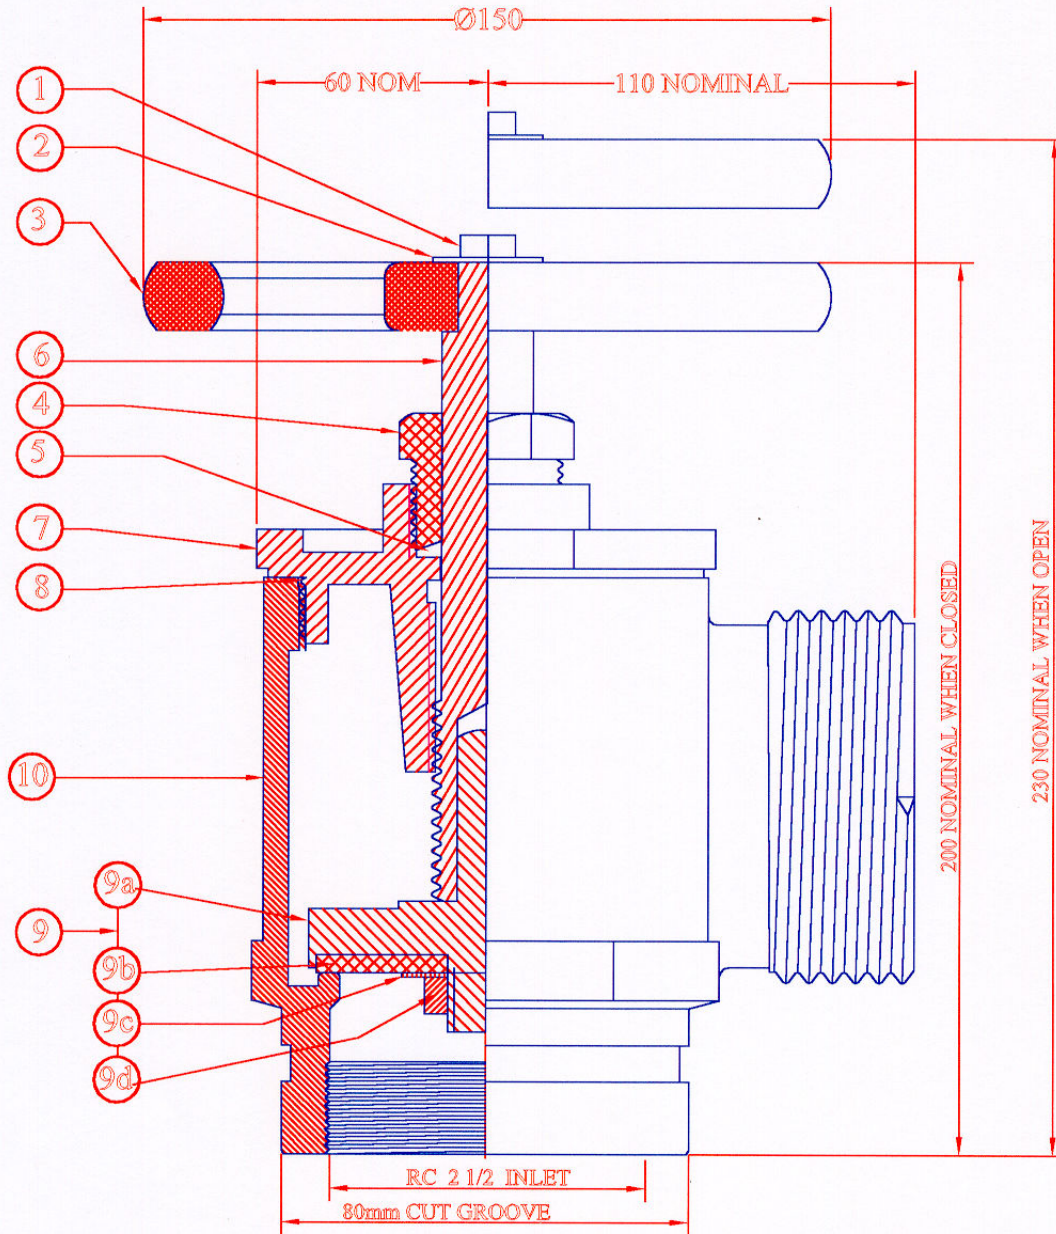

onesteel

HALF SECTION DETAIL OF BRASS HYDRANT VALVE

NOTE

Shown with NSW Outlet, outlets for all Australian States and Territories are available

| | | | |
|---|----------------|----|-----------------|
| 1 | SET SCREW | 6 | SPINDLE |
| 2 | WASHER | 7 | BONNET |
| 3 | C.I HANDWHEEL | 8 | "O" RING SEAL |
| 4 | GLAND SEAL NUT | 9 | JUMPER ASSEMBLY |
| 5 | PACKING | 10 | BODY |