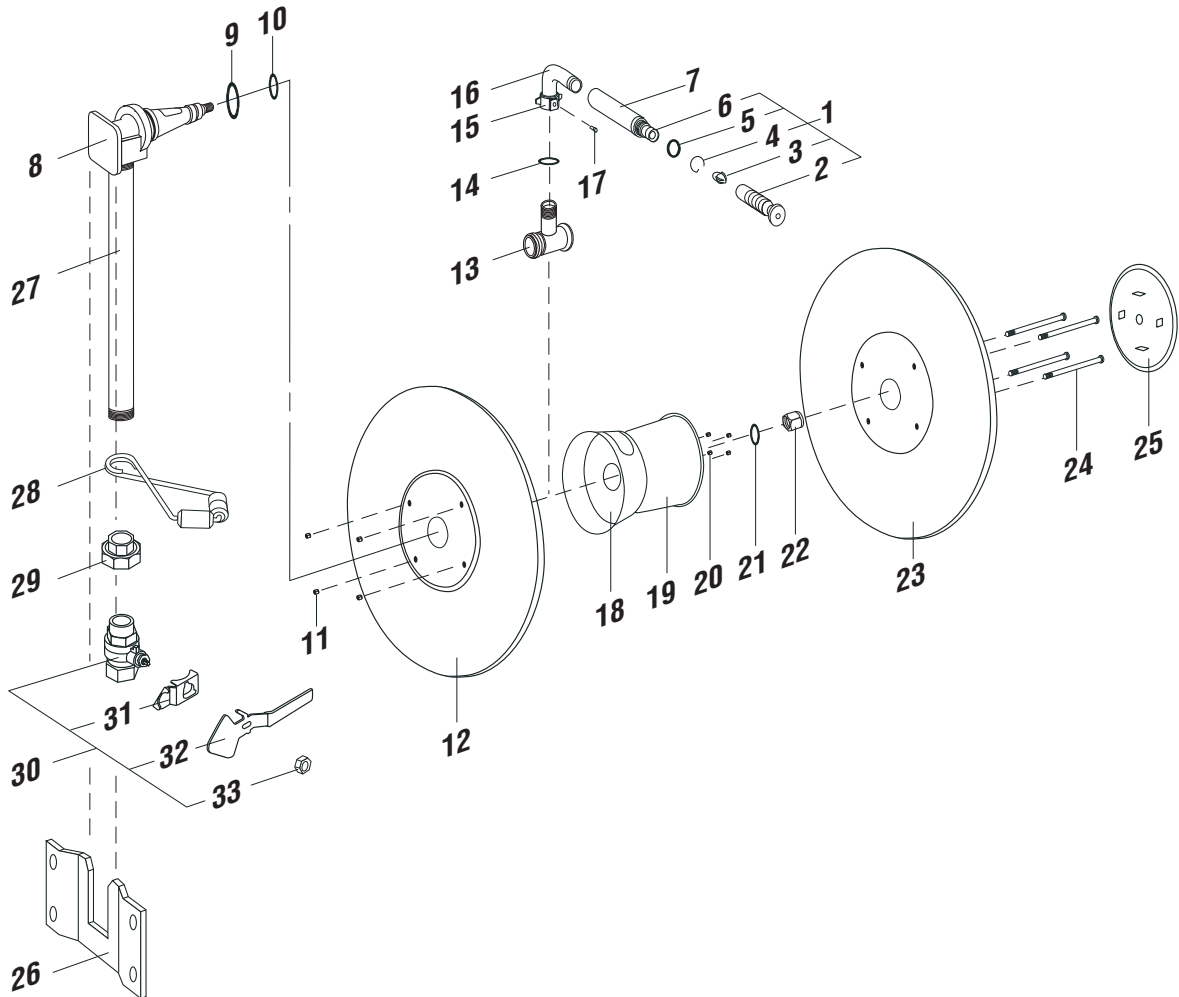

**FIXED TYPE FIRE HOSEREEL ASSEMBLY & PARTS LIST**

Fig:	Part No:	Description:
1	HR-0350	Nozzle Assembly
2	HR-0351	Nozzle Head
3	HR-0352	Nozzle Stopper
4	HR-0353	Nozzle Wire Clip
5	HR-0354	Nozzle 'O' Ring
6	HR-0355	Nozzle Tail
7	HR-0360	Hose Assembly c/w Nozzle & Tailpiece Pressure/ Leak Tested
8	HR-0300	Fixed Axle Block
9	HR-0190	Nitrile 'O' Ring
10	HR-0200	Nitrile 'O' Ring
11	HR-0160	M6 Locknut
12	HR-0080	Reel Disc Inner
13	HR-0050	Tee Waterway
14	HR-0210	Nitrile 'O' Ring
15	HR-0070	Wing Nut
16	HR-0065	Hose Connector

Fig:	Part No:	Description:
17	HR-0240	Allen Screw
18	HR-0100	200mm dia x 70mm(L) Hub
19	HR-0130	200mm dia x 113mm(L) Hub
20	HR-0140	Screws
21	HR-0220	Plastic Washer
22	HR-0150	M16 Locknut
23	HR-0090	Reel Disc Outer
24	HR-0122	Rod Screws
25	HR-0230	Plastic Instruction Cover
26	HR-0010	Axle Wall Mounting Plate
27	HR-0340	Inlet Pipe
28	HR-0330	Hose Guide Assembly
29	HR-0320	Union
30	HR-0310	Ball Valve Assembly
31	HR-0311	Interlock Retainer
32	HR-0312	Interlock Handle
33	HR-0313	Interlock Nut